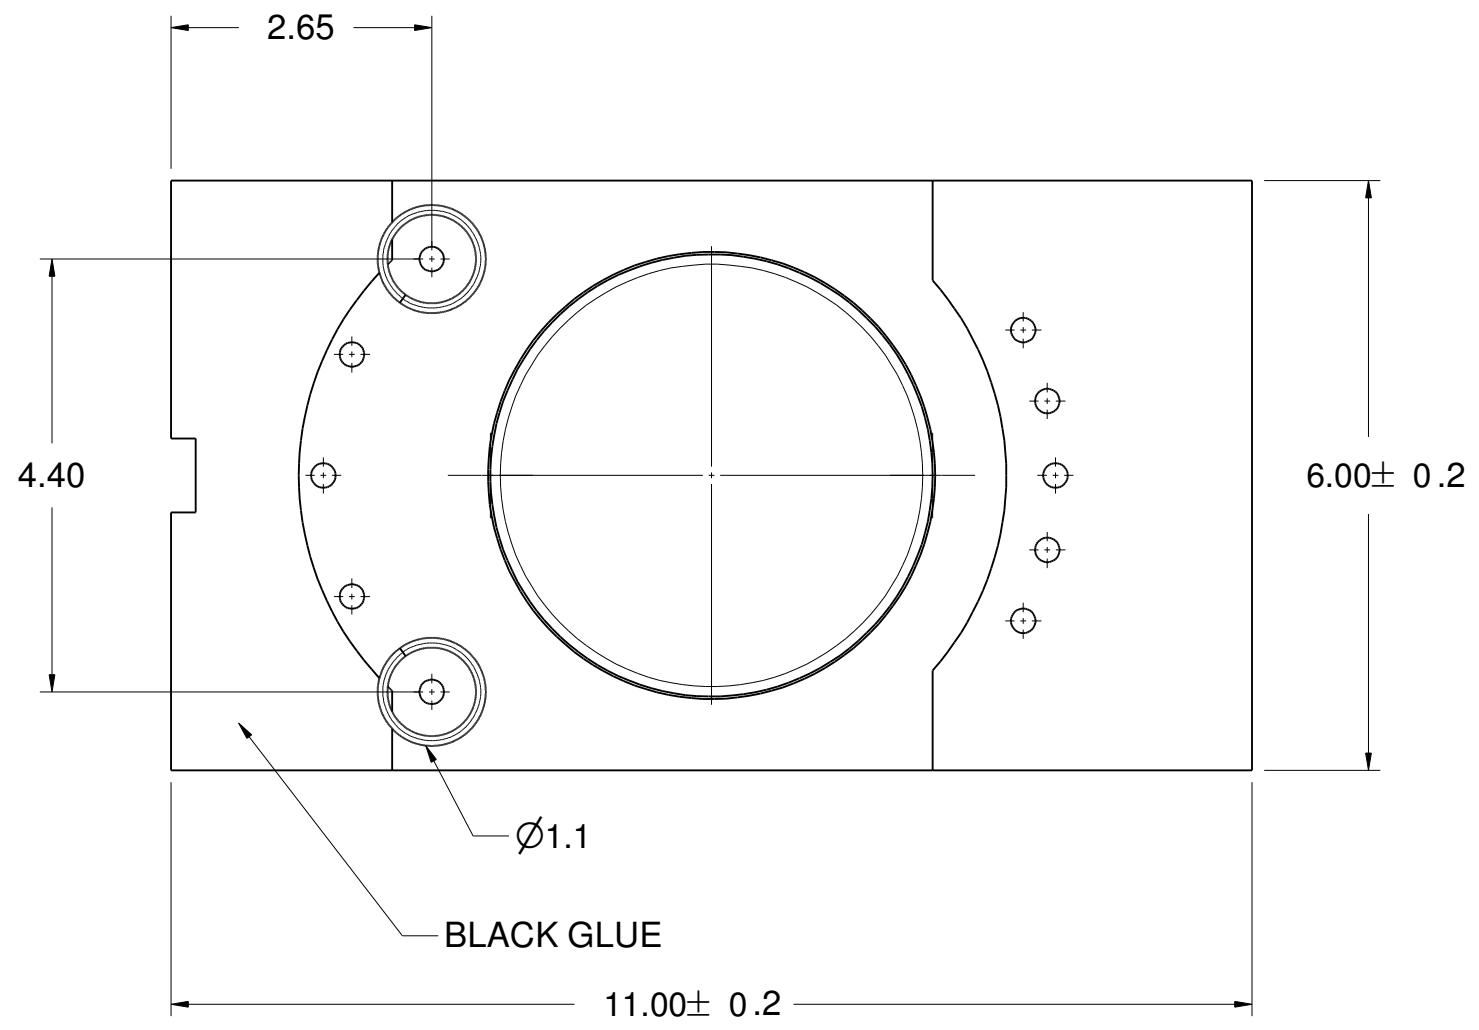

REVISIONS				
ZONE	REV	DESCRIPTION	DATE	APPROVED
A				

soberton inc

211 N. FIRST ST.
#410
MINNEAPOLIS, MN 55401

ALL DIMENSIONS +/- .5MM UNLESS NOTED	DRAWN BWS	DATE 5/27/19	ALL DIMENSIONS PROVIDED FOR REF. ONLY	
	CHECKED		RC-1106S	
REFER TO 3D MODEL FOR MISSING DIMENSIONS	QA		SIZE C	
	MFG		SCALE 1:1	SHEET 1 OF 1
	APPROVED			