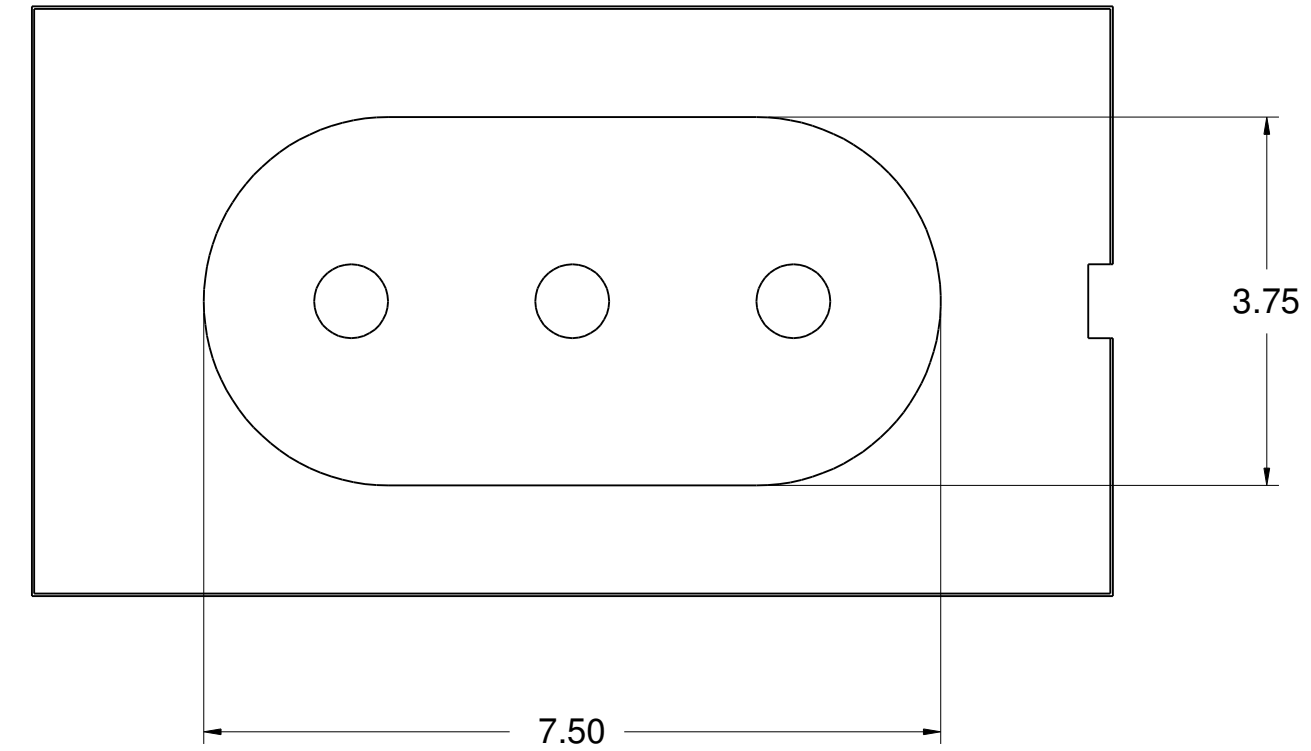

REVISIONS				
ZONE	REV	DESCRIPTION	DATE	APPROVED
A				

soberton inc

211 N. FIRST ST.
#410
MINNEAPOLIS, MN 55401

ALL DIMENSIONS +/- .5MM UNLESS NOTED	DRAWN BWS	DATE 5/27/19	ALL DIMENSIONS PROVIDED FOR REF. ONLY	
	CHECKED		RC-1106S	
REFER TO 3D MODEL FOR MISSING DIMENSIONS	QA		SIZE C	
	MFG		SCALE 1:1	SHEET 1 OF 1
	APPROVED			